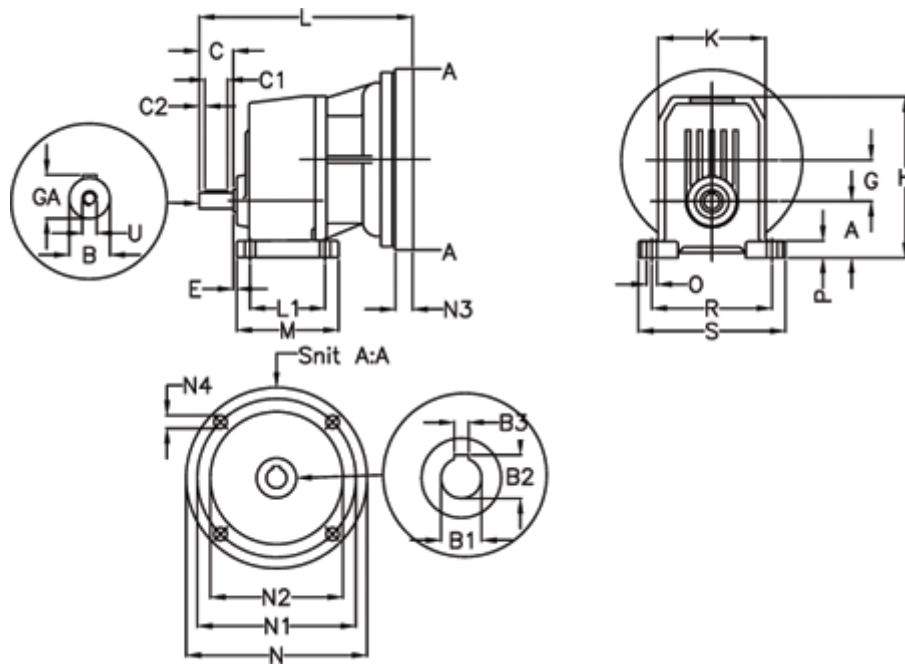

Article number: 40550300491240

Description: Single Stage Helical Gear
S 301-4,9-P100B5

Measures

A = 60	E = 20.5	M = 125.0	R = 160
B = 24	F = 8x7x40	N = 250	S = 190
B1 = 28	G = 51.8	N1 = 215	U = M8
B2 = 31.3	GA = 27.0	N2 = 180	
B3 = 8	H = 183.0	N3 = -	
C = 50	K = 130	N4 = M12x16	
C1 = 40	L = 262	O = 11	
C2 = 5	L1 = 90.0	P = 20.0	